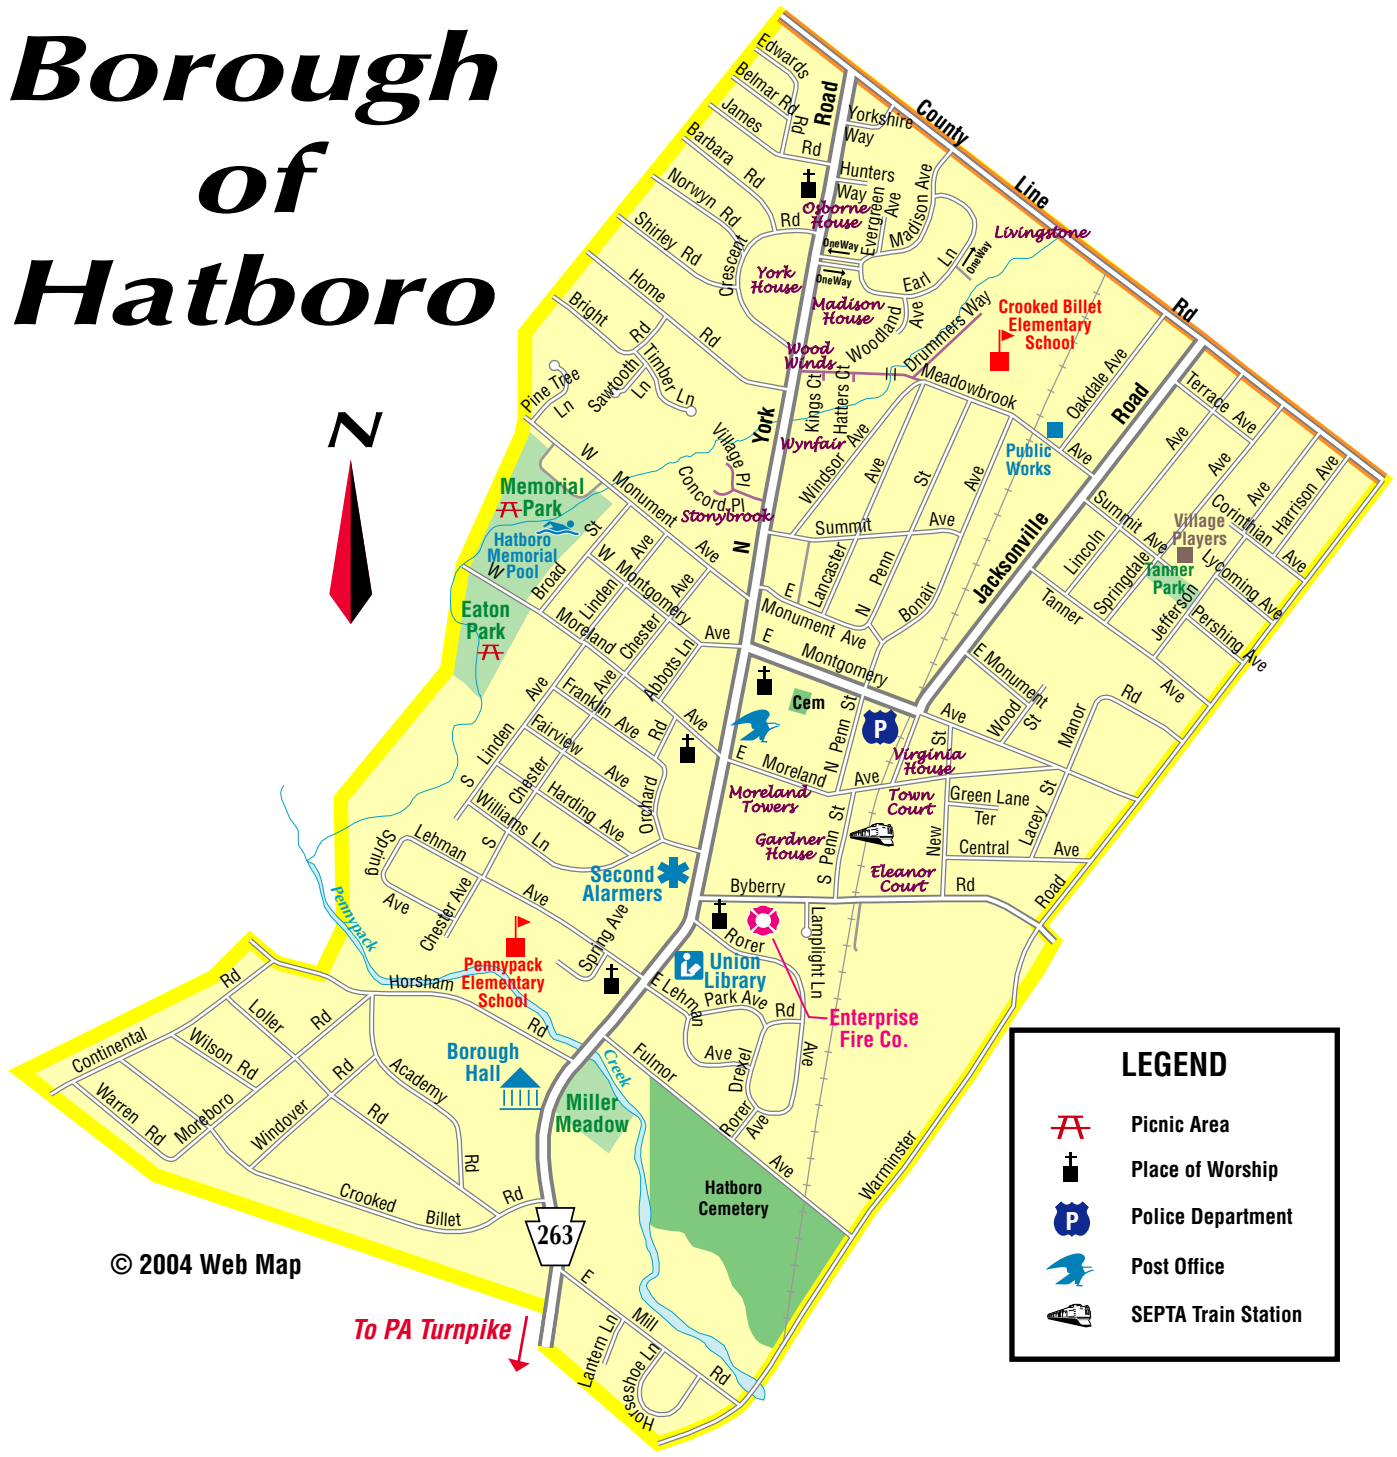

Borough of Hatboro

© 2004 Web Map

To PA Turnpike

LEGEND	
	Picnic Area
	Place of Worship
	Police Department
	Post Office
	SEPTA Train Station